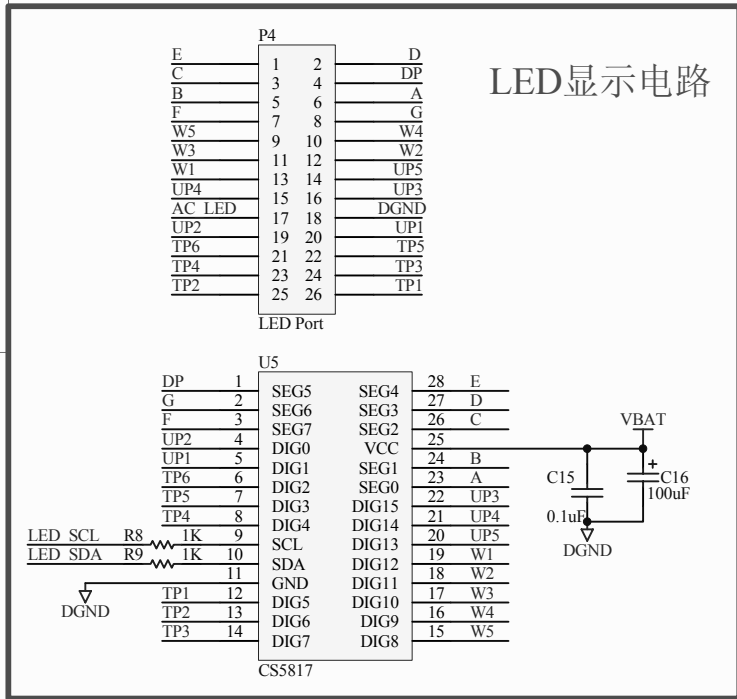

按键接口

存储电路

LED显示电路

传感器接口

低电压检测及电压测量

Title		
Size	Number	Revision
A4		
Date:	2009-8-14	Sheet of
File:	F:\my works\...\HD-04.SCH	Drawn By: