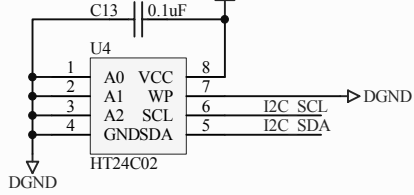

按键接口

存储电路

LED显示电路

传感器接口

低电压检测及电压测量

Title		
Size	Number	Revision
A4		
Date:	2009-8-14	Sheet of
File:	F:\my works\...\HD-04.SCH	Drawn By: