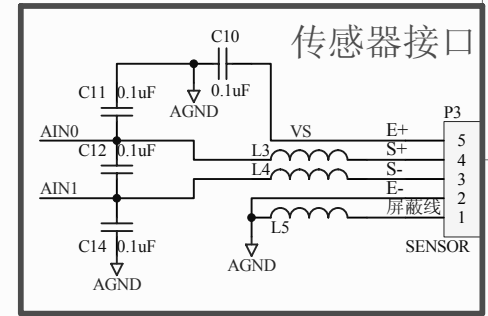

按键接口

存储电路

LED显示电路

传感器接口

低电压检测及电压测量

Title		
Size	Number	Revision
A4		
Date:	2009-8-14	Sheet of
File:	F:\my works\...\HD-04.SCH	Drawn By: