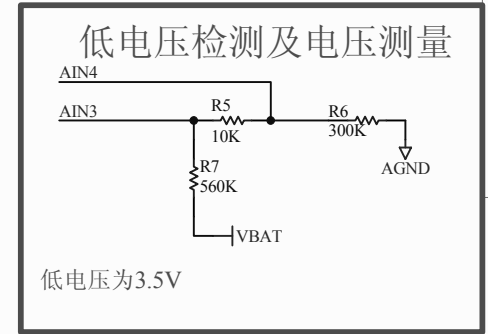

按键接口

存储电路

LED显示电路

传感器接口

低电压检测及电压测量

Title		
Size	Number	Revision
A4		
Date:	2009-8-14	Sheet of
File:	F:\my works\...\HD-04.SCH	Drawn By: