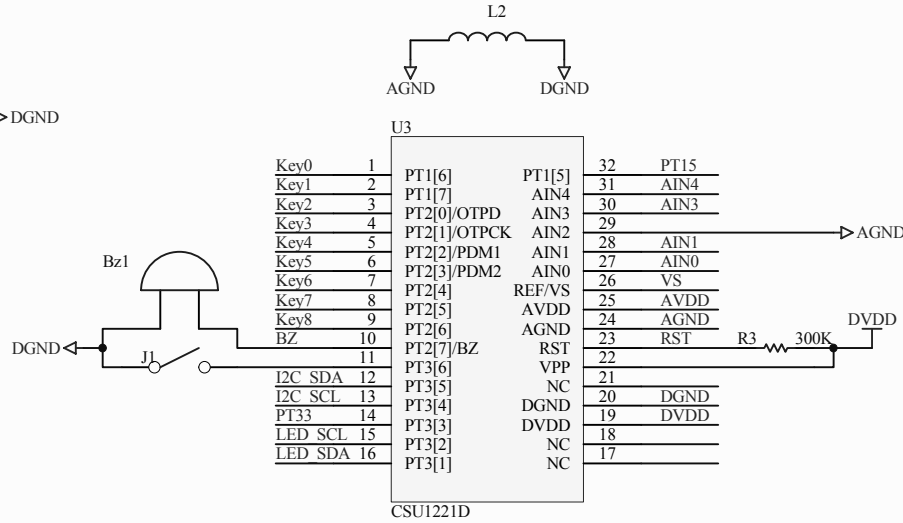

按键接口

存储电路

LED显示电路

传感器接口

低电压检测及电压测量

Title		
Size	Number	Revision
A4		
Date:	2009-8-14	Sheet of
File:	F:\my works\...\HD-04.SCH	Drawn By: